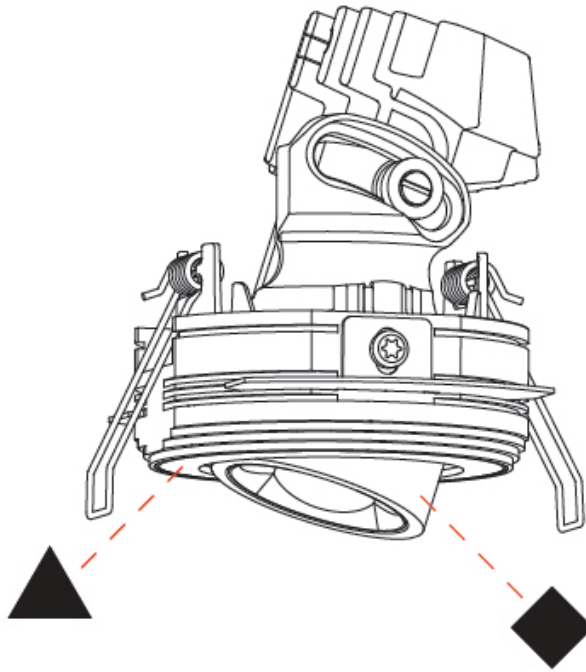

OIKO PRO ROUND ADJUSTABLE TRIMLESS

A35885-

PROJECT

TYPE

SPECIFIER

QUANTITY

DATE

A