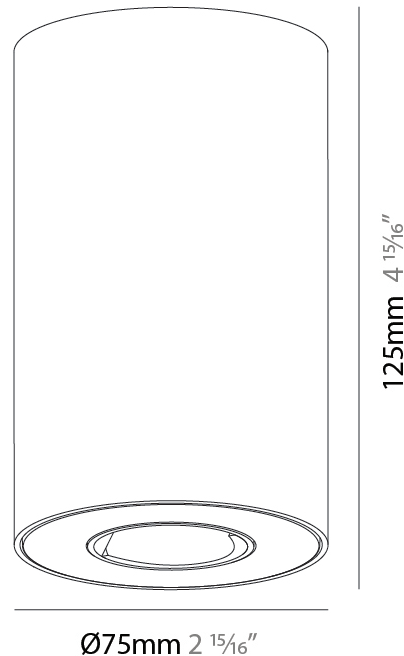

GENERAL

Series: Oiko Pro Round
Subseries: Oiko Pro Wallwash
Brand: Prolicht
Division: Architectural
Mounting Type: Surface
Mounting Location: Ceiling
Subcategory: Wallwash

PHYSICAL

Shape: Cylinder
Diameter (mm): 75
Diameter (in): 2 15/16
Height (mm): 125
Height (in): 4 15/16
Light Distribution: Direct
Weight (kg): 0.452
Fixture Finish: SSR / BKV / CWI / CRY / HAB / UFT / ITA / RUA / FTG / MYG / LOD / PUS / FRO / FUP / KIA / POP / BLS / SPG / MEY / GOH / GUM / CHC / COM / ABZ / JAG / OBR / MOS / ROR
Fixture Material: Metal

ELECTRICAL

Lamp Type: LED (Zhaga Standard)
Input Wattage (W): 13
Total Output Wattage (W): 11.8
Dimming: Non-Dimming / Phase Dimming (120vac Only)
Driver Included: Yes
Driver Location: Integrated
Driver Type: Constant Current - Universal
Driver Class: Class 2
Input Voltage (V): 120 - 277
Upon Request: Remote: 0-10Vdc dimming / Phase dimming 120Vac / Non-dimming 120/277Vac (No Cover Plate)

LED

Color Temperature (°K): 2700 / 3000 / 3500 / 4000
Max. Delivered Lumen (lm): 1244 / 1220 / 1278 / 1289
Nominal Lumen (lm): 1473 / 1468 / 1538 / 1552
CRI: >90 CRI
Lamp Life (hrs): 50000

OPTICAL

Adjustability: Fixed

RATINGS AND CERTIFICATIONS

Certified By: Certified for North American Standards
IP rating: IP20