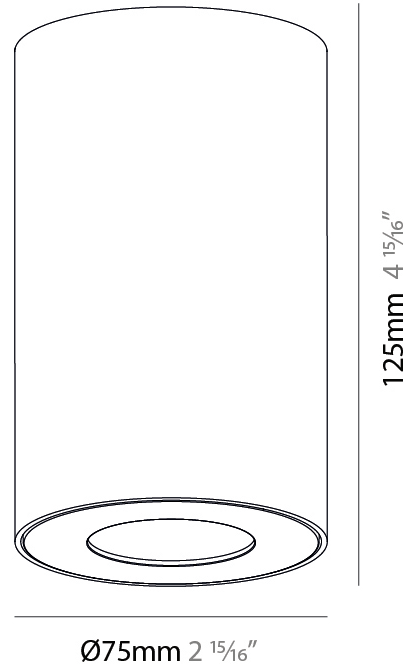

GENERAL

Series: Oiko Pro Round
Brand: Prolicht
Division: Architectural
Mounting Type: Surface
Mounting Location: Ceiling
Subcategory: Downlight

PHYSICAL

Shape: Cylinder
Diameter (mm): 75
Diameter (in): 2 15/16
Height (mm): 125
Height (in): 4 15/16
Light Distribution: Direct
Weight (kg): 0.452
Fixture Finish: SSR / BKV / CWI / CRY / HAB / UFT / ITA / RUA / FTG / MYG / LOD / PUS / FRO / FUP / KIA / POP / BLS / SPG / MEY / GOH / GUM / CHC / COM / ABZ / JAG / OBR / MOS / ROR
Fixture Material: Metal

ELECTRICAL

Lamp Type: LED (Zhaga Standard)
Input Wattage (W): 14
Total Output Wattage (W): 12.8
Dimming: Non-Dimming / Phase Dimming (120vac Only)
Driver Included: Yes
Driver Location: Integrated
Driver Type: Constant Current - Universal
Driver Class: Class 2
Input Voltage (V): 120 - 277
Constant Current (MA): 350
Upon Request: Remote: 0-10Vdc dimming / Phase dimming 120Vac / Non-dimming 120/277Vac (No Cover Plate)

LED

Color Temperature (°K): 2700 / 3000 / 3500 / 4000
Max. Delivered Lumen (lm): 951 / 1028 / 1088 / 1091
Nominal Lumen (lm): 1246 / 1342 / 1396 / 1424
CRI: >90 CRI
Lamp Life (hrs): 50000

OPTICAL

Reflector: 14
Adjustability: Fixed

RATINGS AND CERTIFICATIONS

Certified By: Certified for North American Standards
IP rating: IP20

PROJECT
TYPE
SPECIFIER
QUANTITY
DATE