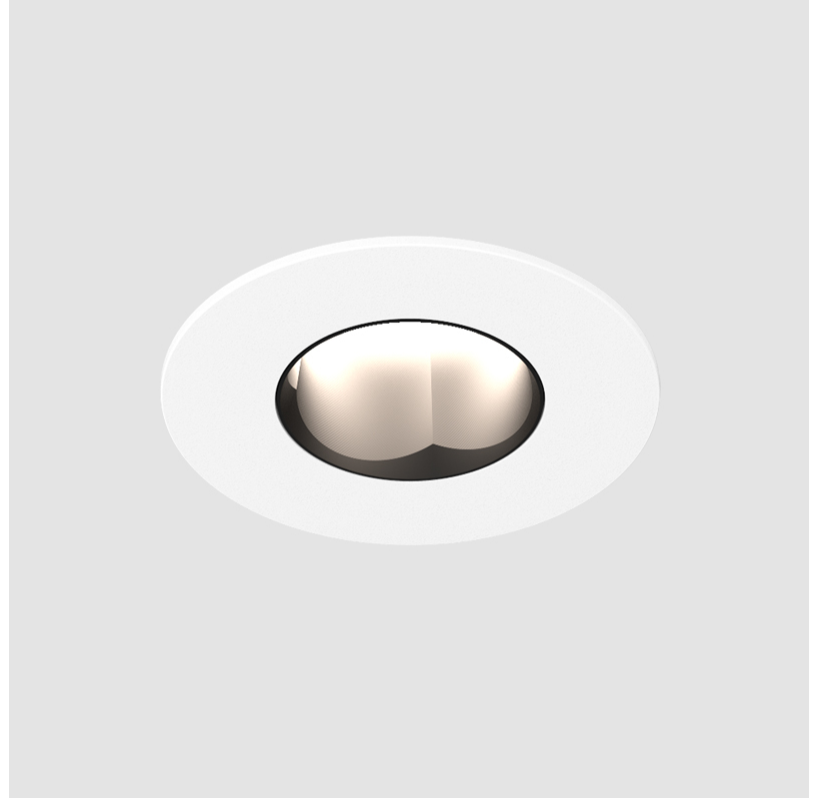

PHYSICAL

Shape: Round
Diameter (mm): 75
Diameter (in): 2 15/16
Height (mm): 65
Height (in): 2 9/16
Ceiling Thickness (mm): 1 - 25
Ceiling Thickness (in): 1/16 - 1 3/16
Min. Recessing Depth (mm): 70
Min. Recessing Depth (in): 2 3/4
Light Distribution: Direct
Diffuser: Lens Pack - Spread Lens / Linear Spread Lens / Honeycomb Louver
Fixture Finish: SSR / BKV / CWI / CRY / HAB / UFT / ITA / RUA / FTG / MYG / LOD / PUS / FRO / FUP / KIA / POP / BLS / SPG / MEY / GOH / GUM / CHC / COM / ABZ / JAG / OBR / MOS / ROR
Fixture Material: Aluminum Die Cast
Cut-out Measurements: 68mm / 2 11/16" Diameter

ELECTRICAL

Lamp Type: LED (Zhaga Standard)
Input Wattage (W): 16
Total Output Wattage (W): 14.6
Dimming: Tri-Mode (Non-Dimming and Phase Dimming (120Vac only) and 0-10V Dimming)
Driver Included: No
Driver Location: Recessed Housing
Driver Type: Constant Current - Universal
Driver Class: Class 2
Housing: See Components
Input Voltage (V): 120 - 277
Constant Current (MA): 350

LED

Color Temperature (°K): 2700 / 3000 / 3500 / 4000
Max. Delivered Lumen (lm): 1067 / 1150 / 1217 / 1220
Nominal Lumen (lm): 1393 / 1501 / 1589 / 1592
CRI: >90 CRI
Lamp Life (hrs): 50000

OPTICAL

Reflector: 14
Adjustability: Fixed

RATINGS AND CERTIFICATIONS

Certified By: Certified for North American Standards
IP rating: IP44